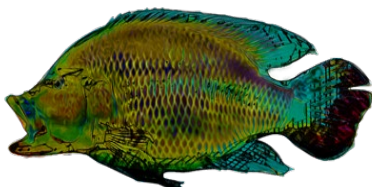

KUBU QUEEN

ANGLING SPECIES

TIGERFISH

COMMON BARBEL

CATFISH

AFRICAN PIKE

RED BREASTED TILAPIA

HUMBACK LARGE MOUTH

THINFACE LARGEMOUTH

LARGEMOUTH BREAM

SMALL MOUTH BREAM

NEMBWE

THREESpot BREAM

BOOK YOUR FISHING EXTRAVAGANZA NOW!!